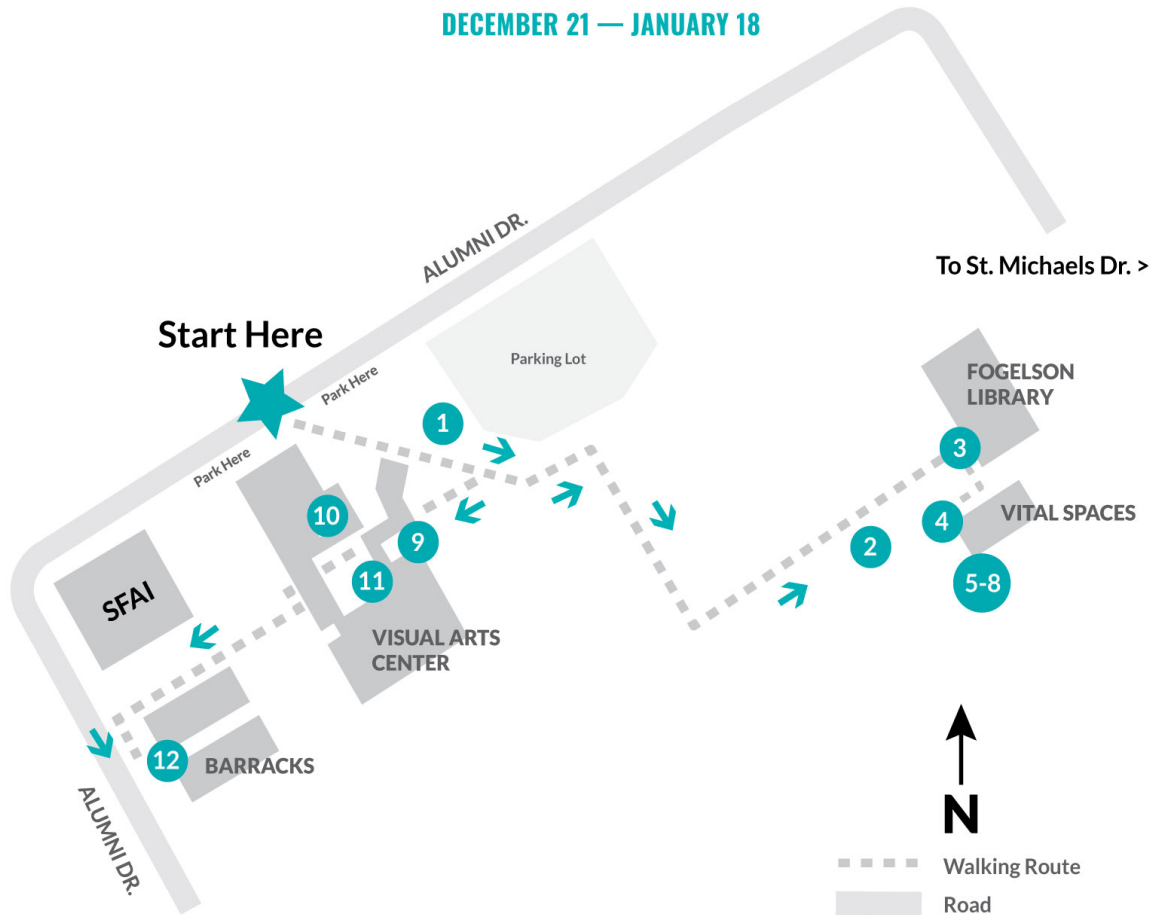

# RE-CENTERING SANTA FE SOCIAL STRUCTURES

DECEMBER 21 — JANUARY 18

1. Daisy Quezada Ureña / *Aqui (Here)*
2. Carol Schrader, Andrea Vargas, Jasmine Quinsier, Chris Abeyta / *Woven Together: Restoring Connection*
3. Selma Lasiloo / *Never a Relative Too Small, Never an Ancestor Out of Reach*
4. Michelle Preslik / *Stationary Object*
5. Alicia Mujynya / *Leisure, Moderation - Green, and Fast ii*
6. Chelsea Call / *Community in Crisis*
7. Cory Feder / *Untitled*
8. Justin Clifford Rhody / *Closed Off Opening*
9. Ileana Alarcon / *Community Architecture: The Space In Between*
10. Oriana Lee / *Behold Golden Moments*
11. Tintawi Kaigziabiher / *Mo'juba' Egun*
12. Taslim van Hattum / *Commensurability*

Learn more about Re-Centering Santa Fe / Social Structures at [sfai.org](http://sfai.org)